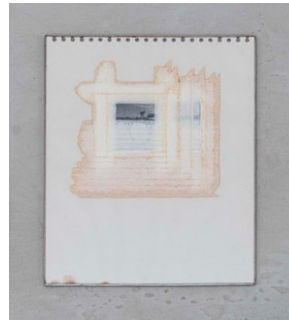

MOHAMMAD GHAZALI
*Dredge #10 - At last Damavand
 appeared from the height of
 Pardisan park, 2017*
 Photographie argentique
 39 x 29 cm
 4 000€

MOHAMMAD GHAZALI
*Dredge #9 - Aba-Saleh charity
 clinic parkway junction, 2017*
 Photographie argentique
 39 x 29 cm
 4 000€

MOHAMMAD GHAZALI
*Dredge #1 - South clouds or a
 view of Bagh Ferdows, 2016*
 Photographie argentique
 39 x 29 cm
 4 000€

Une Terre décalée Ab-Anbar (Londres) 18.01.24—17.02.24

MOHAMMAD GHAZALI
Dredge #2 - Twins along Chamran highway, 2016
Photographie argentique
39 x 29 cm
4 000€